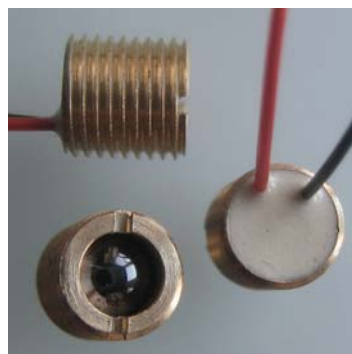

# Currently available immersion lens cases and headers

Product view

LED/PDxxSr

LED/PDxxSU

LED/PDxxCY

LED/PDxxTO812TEC

ООО «ИоффеLED»  
IoffeLED, Ltd

Politechnicheskaya 26,  
St.Petersburg, 194021, RUSSIA