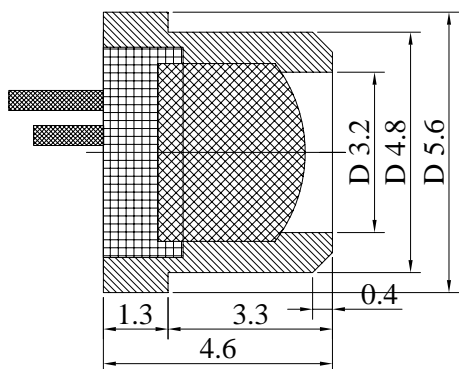

# Currently available immersion lens cases and headers

Product view

LED/PDxxSr

LED/PDxxSU

LED/PDxxCY

LED/PDxxTO812TEC

ООО «ИоффеLED»  
IoffeLED, Ltd

Politechnicheskaya 26,  
St.Petersburg, 194021, RUSSIA