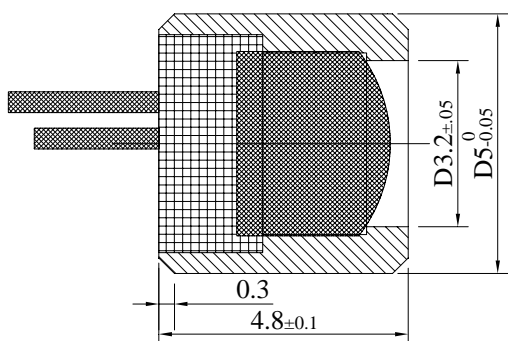

# Currently available immersion lens cases and headers

Product view

LED/PDxxSr

LED/PDxxSU

LED/PDxxCY

LED/PDxxTO812TEC

ООО «ИоффеLED»  
IoffeLED, Ltd

Politechnicheskaya 26,  
St.Petersburg, 194021, RUSSIA