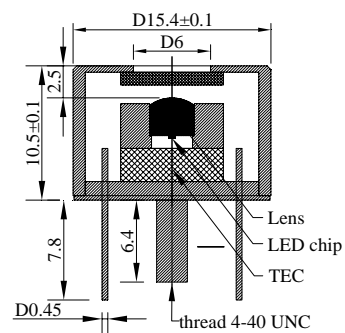

# Currently available immersion lens cases and headers

Product view

LED/PDxxSr

LED/PDxxSU

LED/PDxxCY

LED/PDxxTO812TEC

ООО «ИоффеLED»  
IoffeLED, Ltd

Politechnicheskaya 26,  
St.Petersburg, 194021, RUSSIA