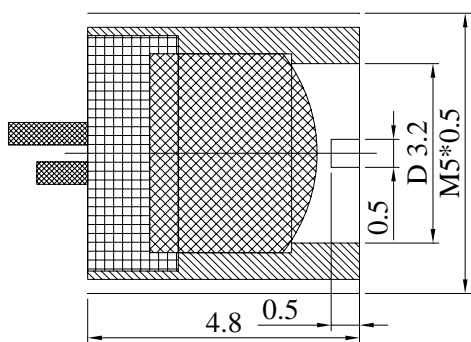

# Currently available immersion lens cases and headers

Product view

LED/PDxxSr

LED/PDxxSU

LED/PDxxCY

LED/PDxxTO812TEC

ООО «ИоффеLED»  
IoffeLED, Ltd

Politechnicheskaya 26,  
St.Petersburg, 194021, RUSSIA