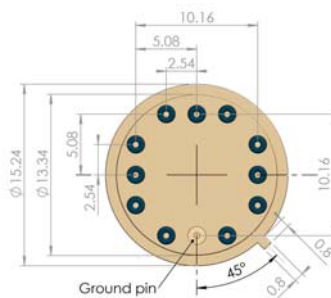

# Currently available immersion lens cases and headers

Product view

LED/PDxxSr

LED/PDxxSU

LED/PDxxCY

LED/PDxxTO812TEC

ООО «ИоффеLED»  
IoffeLED, Ltd

Politechnicheskaya 26,  
St.Petersburg, 194021, RUSSIA